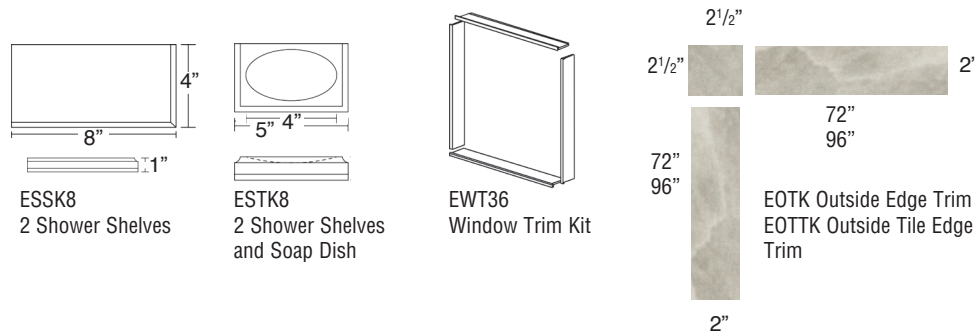

EST Seam Trim

SaraMar® Trim Kits

EFIM Flat Inside Corner Trim

Grab Bars

TSGB59_

Solid Surface Kits

ESSK8
2 Shower Shelves

ESTK8
2 Shower Shelves
and Soap Dish