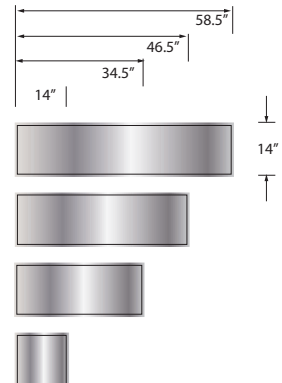

STH Horizontal Storage Pods

OPTIONS: ACCESSORIES

Available for on-site installation. Must be ordered separately. See Accessories Specification for further information.