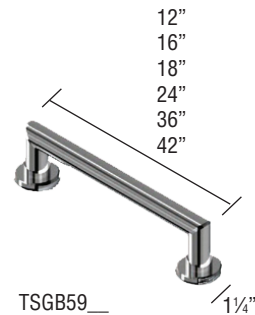

48" x 36" shower walls EWK4836_

	MODEL NO	DESCRIPTION
A	EWK483672	Back Wall (1 panel)
B	or	Left End Wall (1 panel)
C	EWK483696	Right End Wall (1 panel)
D		Inside Corner Trim (2 pcs.)
E	EXK483624	Extension Wall Kit (3 pcs)
D		Inside Corner Trim (2 pcs.)
F		Seam Joint Trim (2 pcs.)

EST Seam Trim

SaraMar® Trim Kits

EFIM Flat Inside Corner Trim

Grab Bars

TSGB59_

Solid Surface Kits

ESSK8
2 Shower Shelves

ESTK8
2 Shower Shelves
and Soap Dish