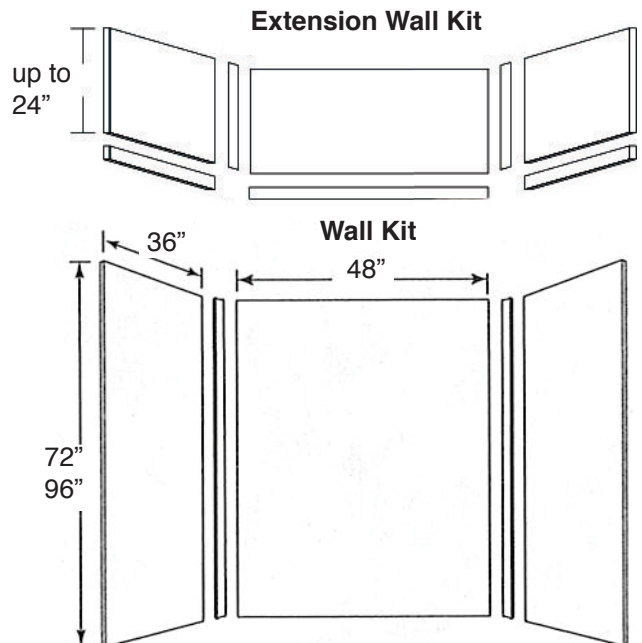

FEATURES

- 48" x 36" Shower Walls for new or existing construction.
- Thick 1/4" SaraMar® compression molded solid surface material for superior strength, beauty and easy cleaning. Surface will not support bacteria growth.
- Easier to install than tile. Walls glue right over existing surface. Walls have a beveled outside edge and are trimmable for custom fit.
- EWK Wall Kits include three wall panels, two color coordinated inside corner trim pieces and four 11-oz. tubes 100% silicone adhesive. Available in 72" and 96" panel height.
- EWKX Wall Kits include three 72" H wall panels, two color coordinated inside corner trim pieces, installation materials and EXK Extension Wall Kit that adds up to an additional 24" in height.
- 10 Year Limited Residential Warranty / 3 Year Commercial Warranty

COLORS

- 3 solid and 6 pattern colors.

OPTIONS

- Storage pods, grab bars, storage shelves, flat inside corner molding, colored aluminum trim, outside corner trims and window trim kit.

EXPRESSIONS

Specified Model

	SIZE	MODEL NO.	DESCRIPTION	Width	Depth	Height
SHOWER WALL KITS						
☐	48" x 36" x 72"	EWK483672	Shower Wall Kit	48"	to 36"	72"
☐	48" x 36" x 96"	EWK483696	Shower Wall Kit	48"	to 36"	96"
☐	48" x 36" x 96"	EWKX483696	Shower Walls & Ext. Kit	48"	to 36"	96"
OPTIONAL COMPONENTS						
☐	48" x 36" x 24"	EXK483624	Extension Wall Kit	48"	to 36"	to 24"

To Be Specified: Color

	Shower Walls Solid Colors	Color-Coordinated Inside Corner Trim
☐	31 White	31 White
☐	38 Bisque	38 Bisque
☐	39 Grey	39 Grey
	Pattern Colors	
☐	41 Bianca	31 White
☐	42 Dover Stone	39 Grey
☐	43 Sorrento	38 Bisque
☐	44 Sea Fog	39 Grey
☐	45 Bleached Oak	38 Bisque
☐	46 Cameo	38 Bisque