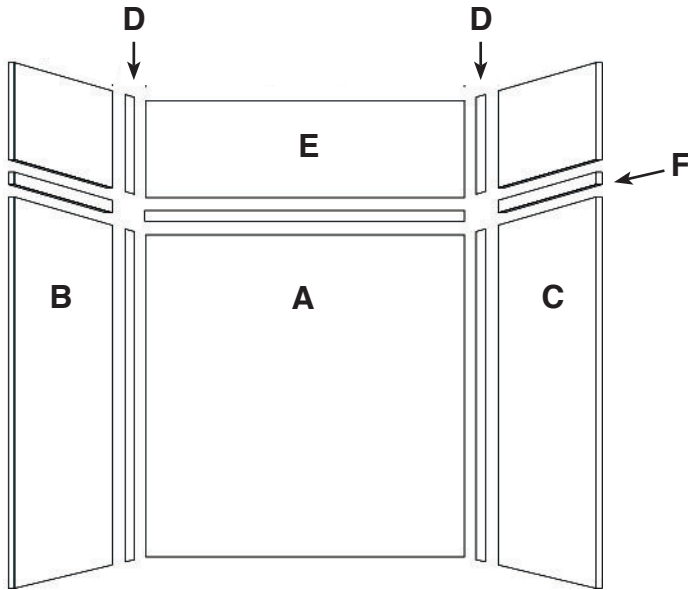

48" x 36" shower walls EWK4836_

	MODEL NO	DESCRIPTION
A	EWK483672	Back Wall (1 panel)
B	or	Left End Wall (1 panel)
C	EWK483696	Right End Wall (1 panel)
D		Inside Corner Trim (2 pcs.)
E	EXK483624	Extension Wall Kit (3 pcs)
D		Inside Corner Trim (2 pcs.)
F		Seam Joint Trim (2 pcs.)

OPTIONS: STORAGE PODS

Available for on-site installation. Must be ordered separately. See Accessories Specification for further information.