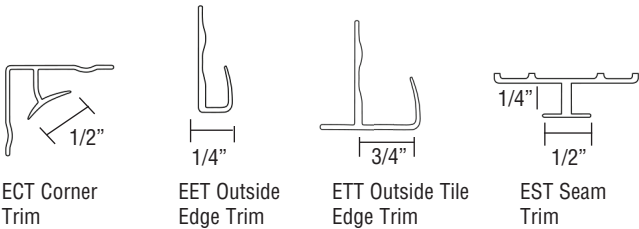

OPTIONS: STORAGE PODS

Available for on-site installation. Must be ordered separately. See Accessories Specification for further information.

STV Vertical Storage Pods

STH Horizontal Storage Pods

OPTIONS: ACCESSORIES

Available for on-site installation. Must be ordered separately. See Accessories Specification for further information.

Colored Aluminum Trim Kits

ECT Corner Trim

EET Outside Edge Trim

ETT Outside Tile Edge Trim